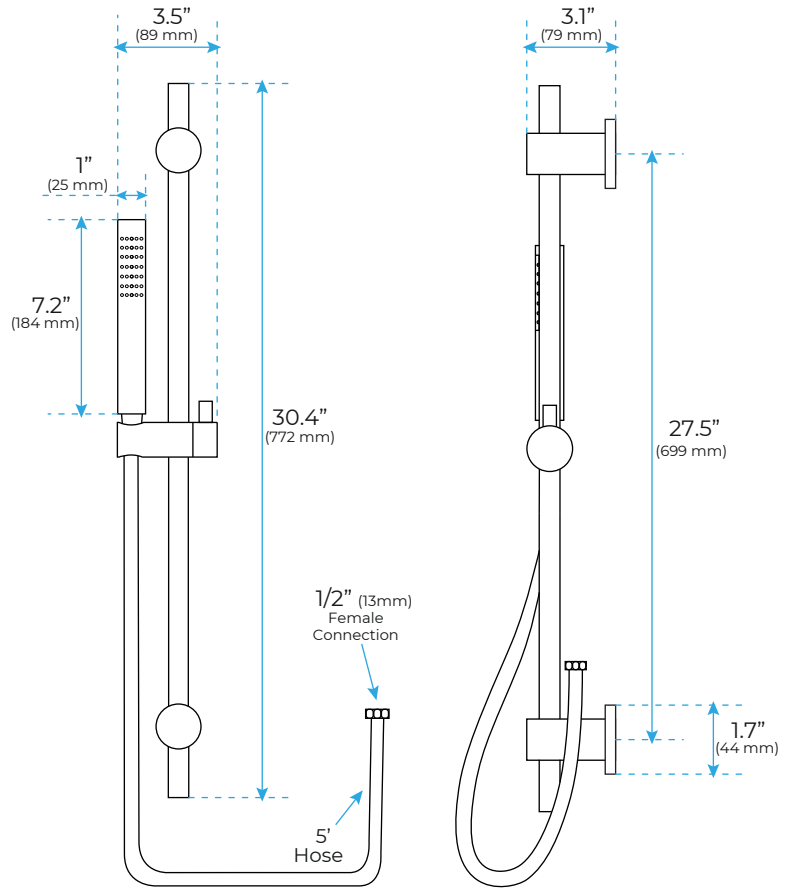

DIGITAL CONTROL DUAL SHOWER HEADS WITH HANDSHOWER SLIDE BAR SPECIFICATIONS

Hand Shower

Shower Head

Shower Mixer

All dimensions and specifications are nominal and may vary. Use actual products for accuracy in critical situations.