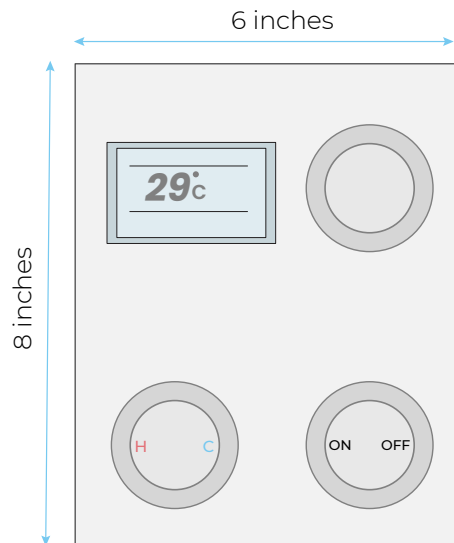

DIGITAL CONTROL DUAL SHOWER HEADS WITH HANDSHOWER SLIDE BAR SPECIFICATIONS

Hand Shower

Shower Head

Shower Mixer

All dimensions and specifications are nominal and may vary. Use actual products for accuracy in critical situations.